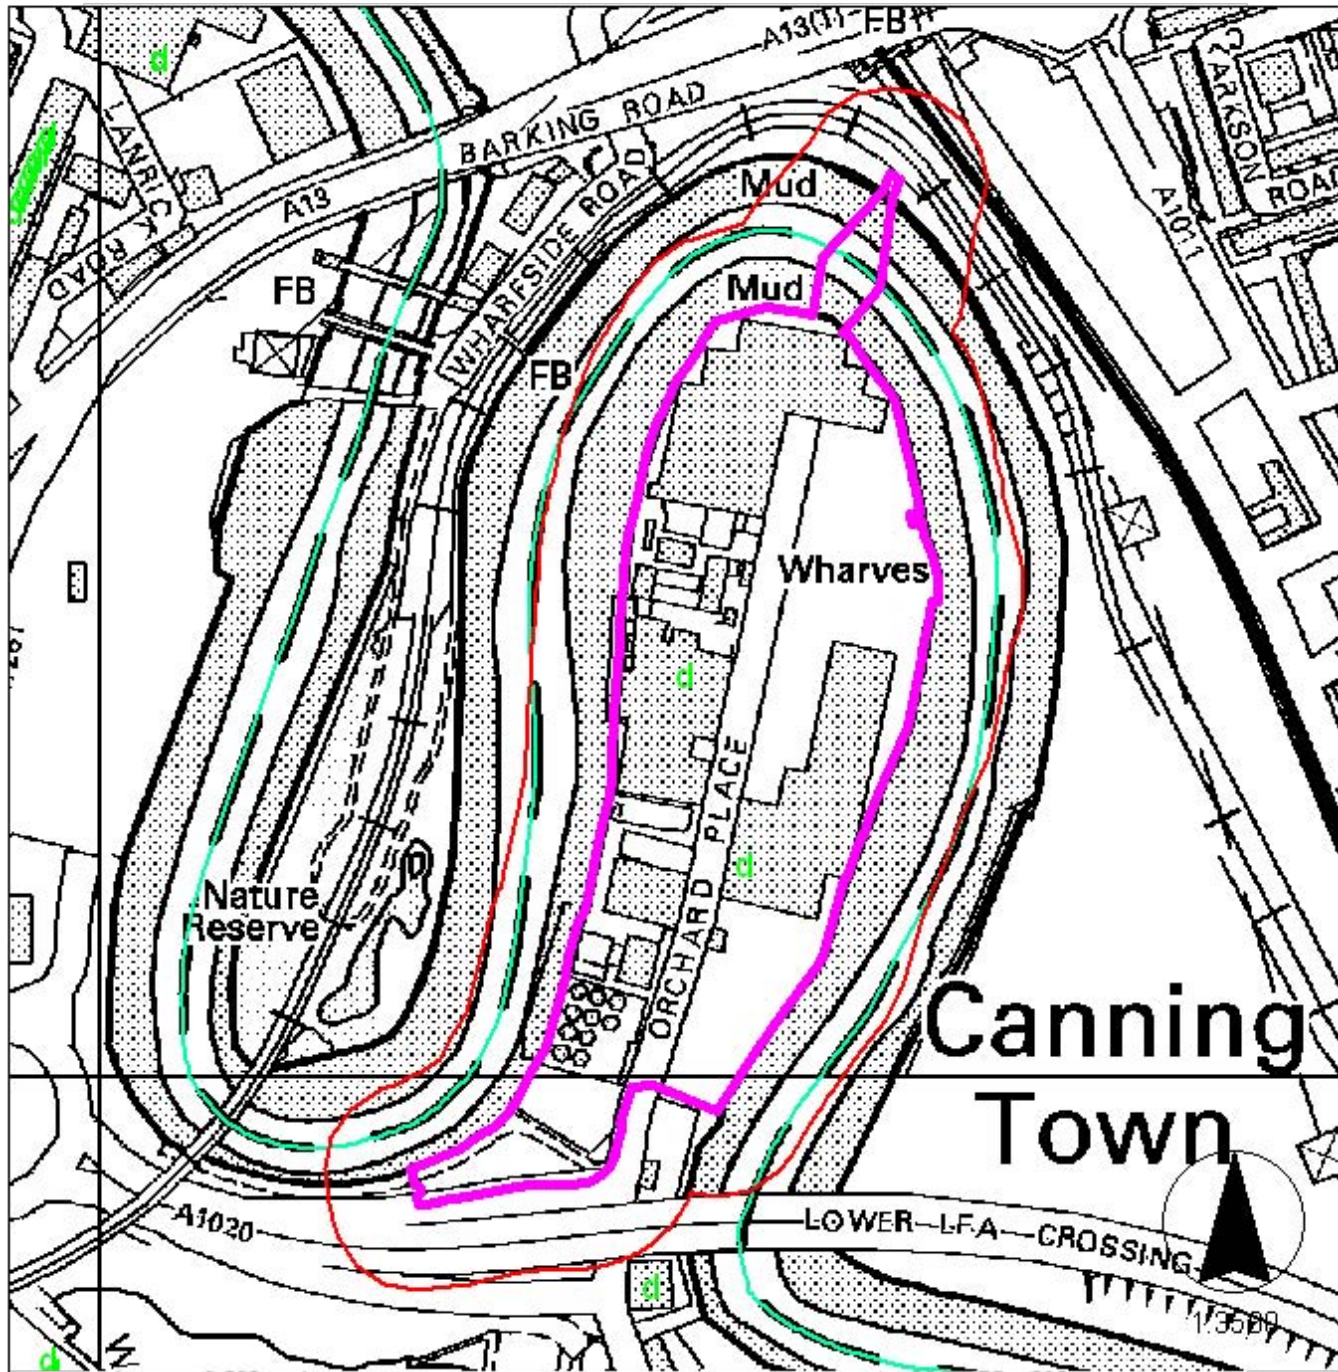

# Site Map

## Legend

-  Planning Application Site Boundary
-  Consultation Area
-  Land Parcel Address

This Site Map displays the Planning Application Site Boundary and the neighbouring Occupiers / Owners who were consulted as part of the Planning Application process. The Site Map was reproduced from the Ordnance Survey mapping with the permission of Her Majesty's Stationery Office © Crown Copyright.  
London Borough of Tower Hamlets LA06566